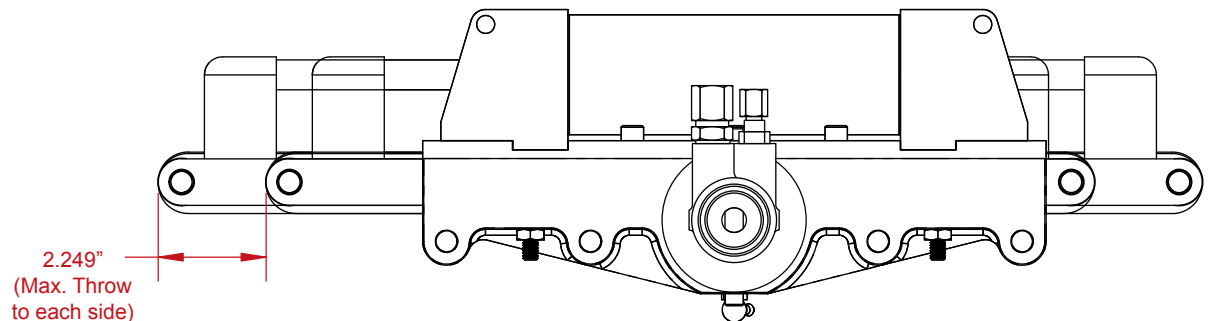

2.5" Power Rack Wide Spread (Part #101) - 1:1 Ratio

For Technical Assistance Call:
(619) 561-7764
www.howepower.com
12476 Julian Ave.
Lakeside, CA 92040