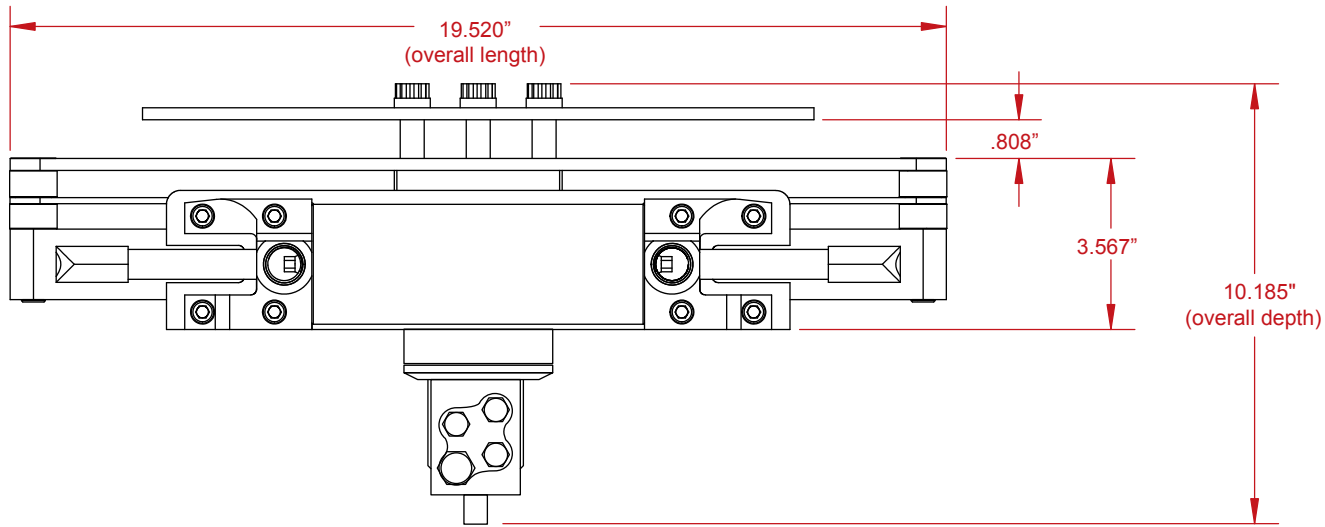

2.5" Power Rack Wide Spread (Part #101) - 1:1 Ratio

For Technical Assistance Call:
(619) 561-7764
www.howepower.com
12476 Julian Ave.
Lakeside, CA 92040