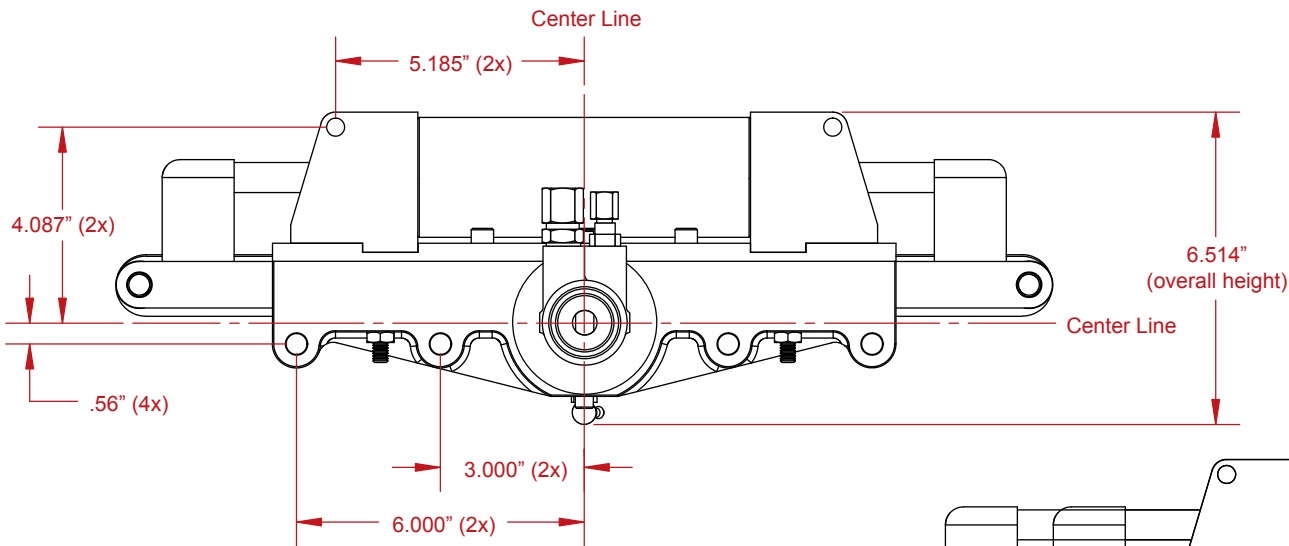

2.5" Power Rack Wide Spread (Part #101) - 1:1 Ratio

For Technical Assistance Call:
(619) 561-7764
www.howepower.com
12476 Julian Ave.
Lakeside, CA 92040