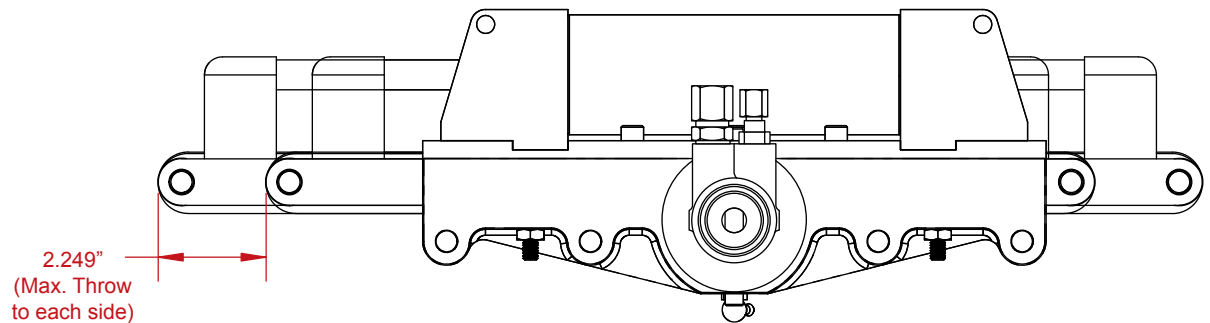

2.5" Power Rack Wide Spread (Part #101) - 1.5:1 Ratio

For Technical Assistance Call:
 (619) 561-7764
www.howepowerperformance.com
 12476 Julian Ave.
 Lakeside, CA 92040