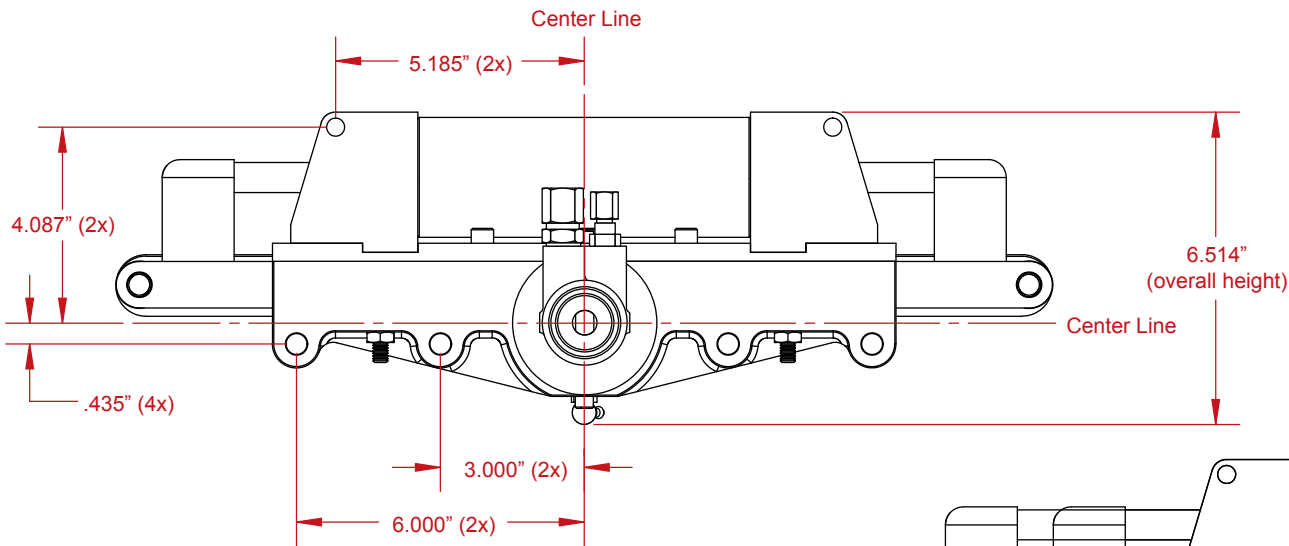

2.5" Power Rack Wide Spread (Part #101) - 1.5:1 Ratio

For Technical Assistance Call:
 (619) 561-7764
www.howepowerperformance.com
 12476 Julian Ave.
 Lakeside, CA 92040