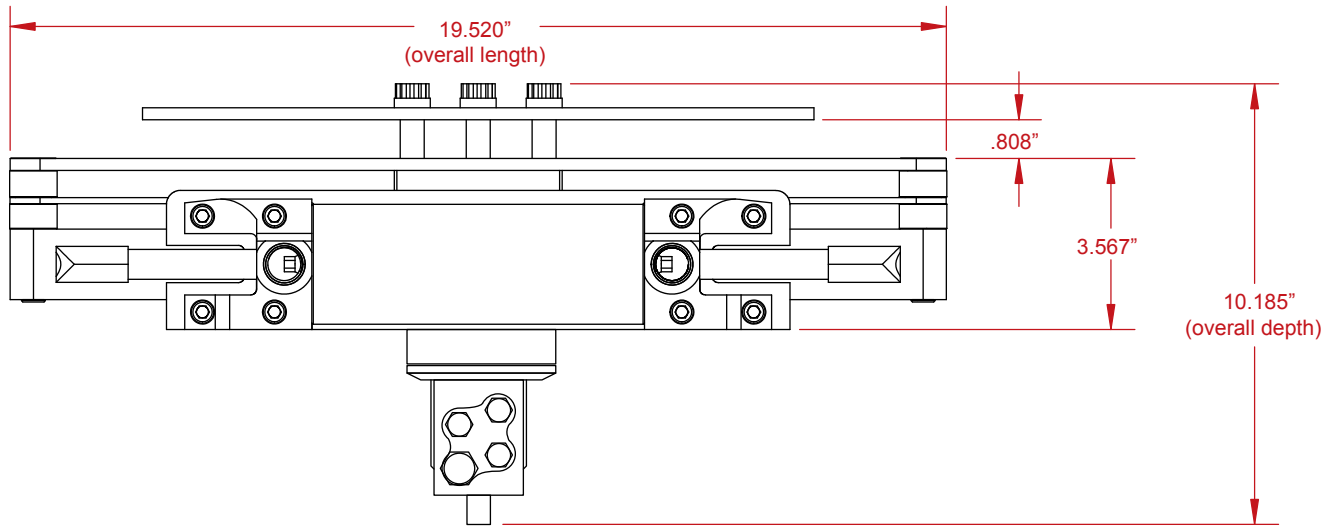

2.5" Power Rack Wide Spread (Part #101) - 1.5:1 Ratio

For Technical Assistance Call:
 (619) 561-7764
www.howepowerperformance.com
 12476 Julian Ave.
 Lakeside, CA 92040