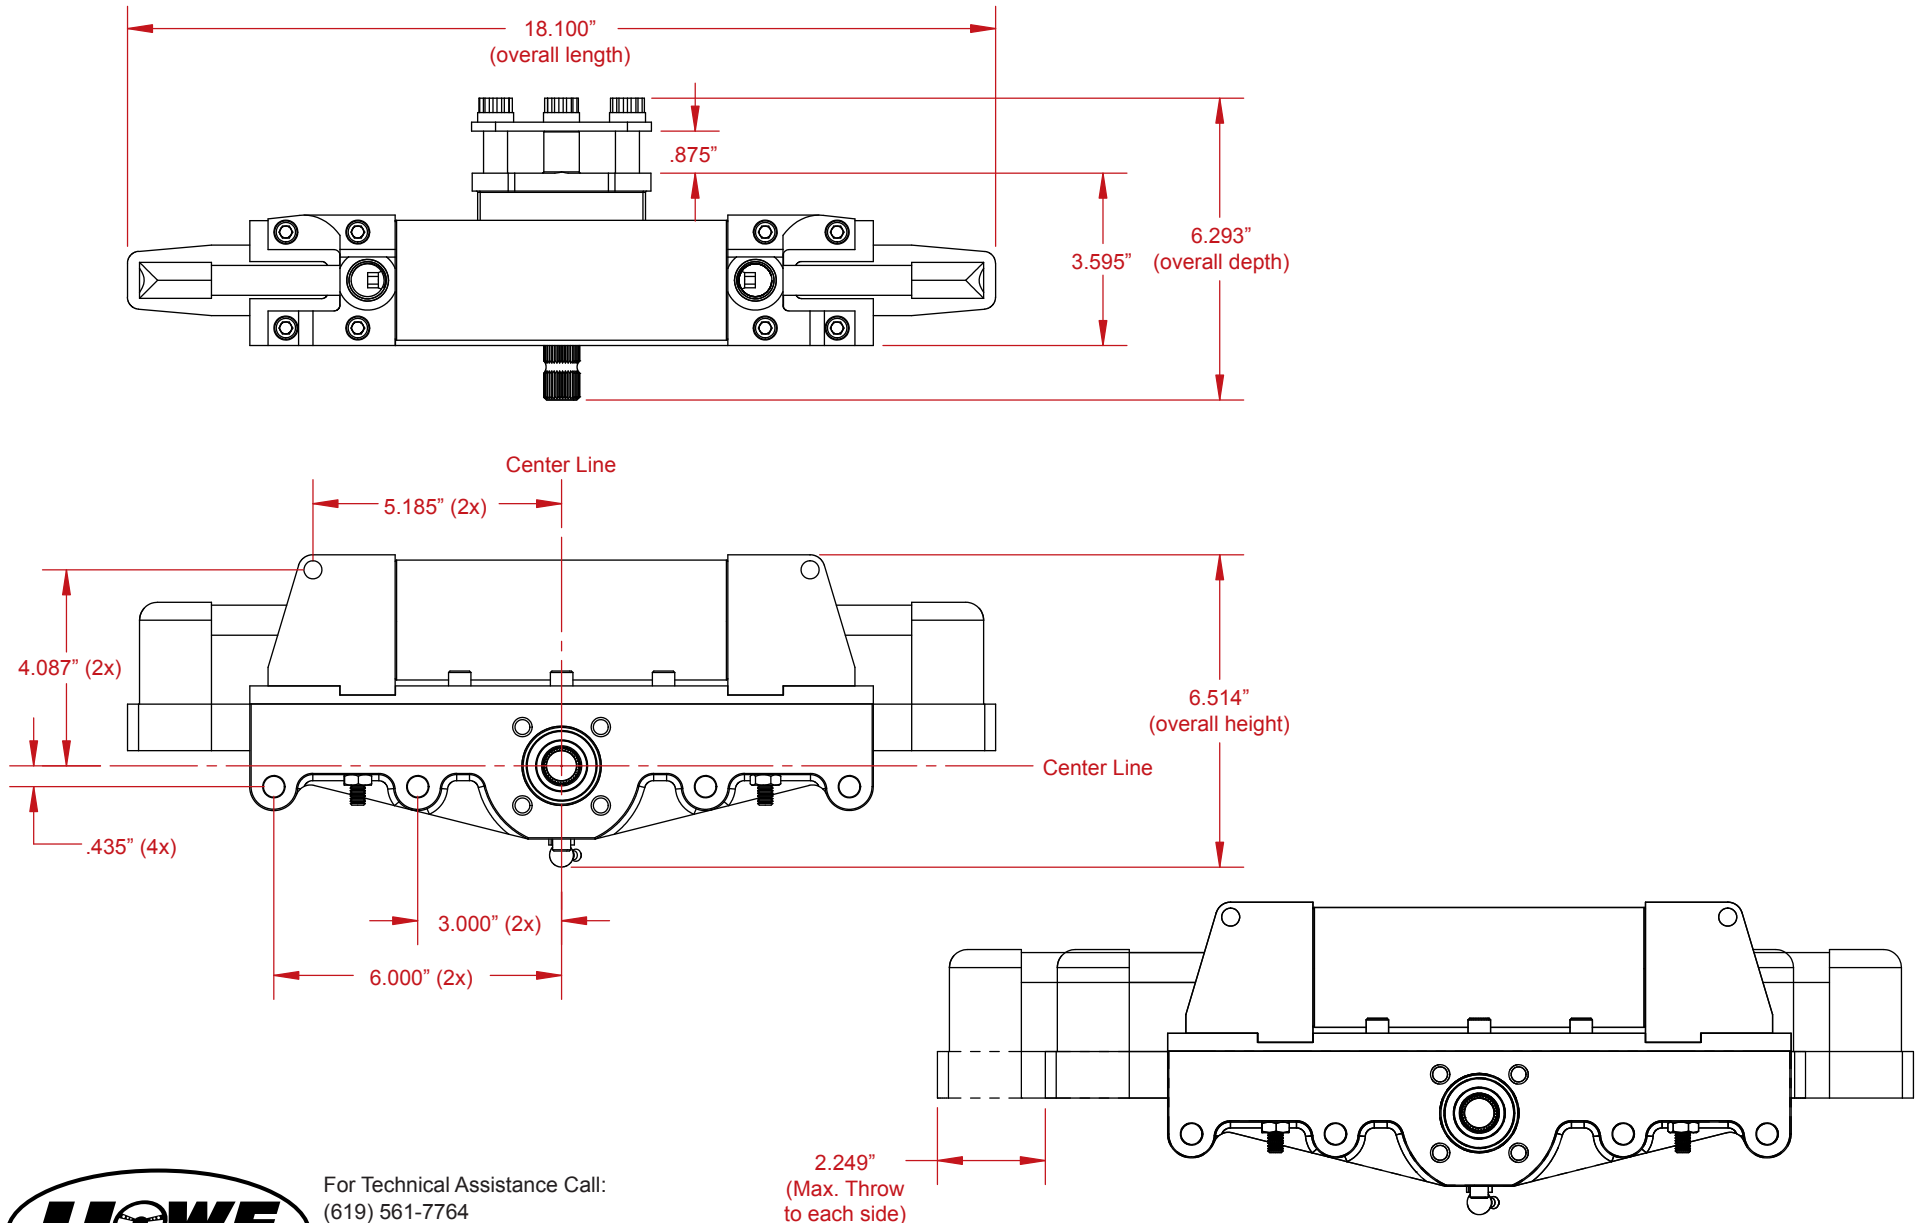

2.5" Power Rack Standard (Part #105) - 1.5:1 Ratio

For Technical Assistance Call:
(619) 561-7764
www.howepowerformance.com
12476 Julian Ave.
Lakeside, CA 92040