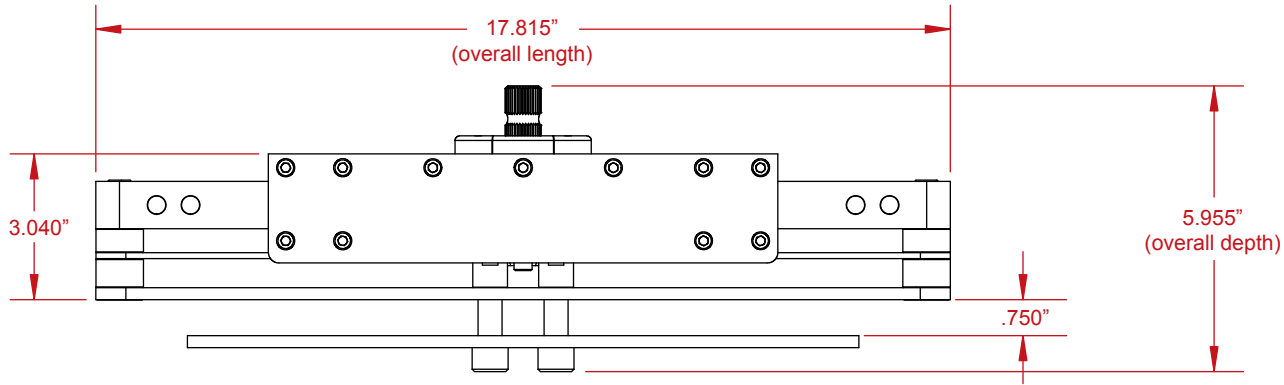

Sand Car Rack Wide Spread (Part #116) - 1.5:1 Ratio

For Technical Assistance Call:
(619) 561-7764
www.howepower.com
12476 Julian Ave.
Lakeside, CA 92040