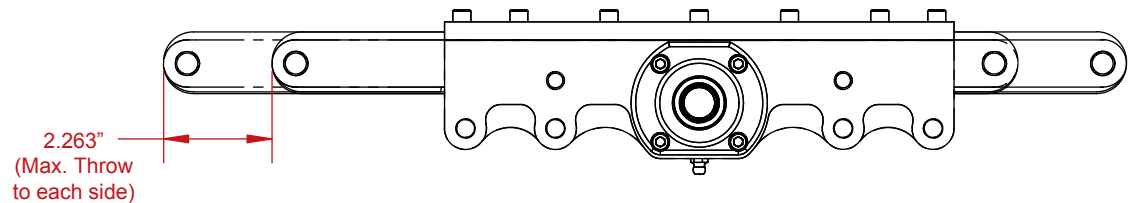

Sand Car Rack Wide Spread (Part #116) - 1.5:1 Ratio

For Technical Assistance Call:
(619) 561-7764
www.howepower.com
12476 Julian Ave.
Lakeside, CA 92040