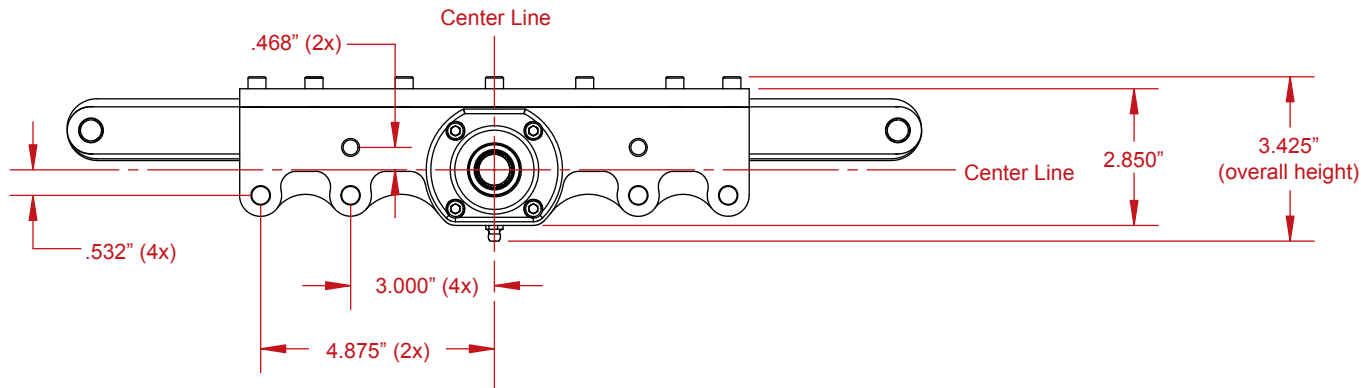

Sand Car Rack Wide Spread (Part #116) - 1.5:1 Ratio

For Technical Assistance Call:
(619) 561-7764
www.howepower.com
12476 Julian Ave.
Lakeside, CA 92040