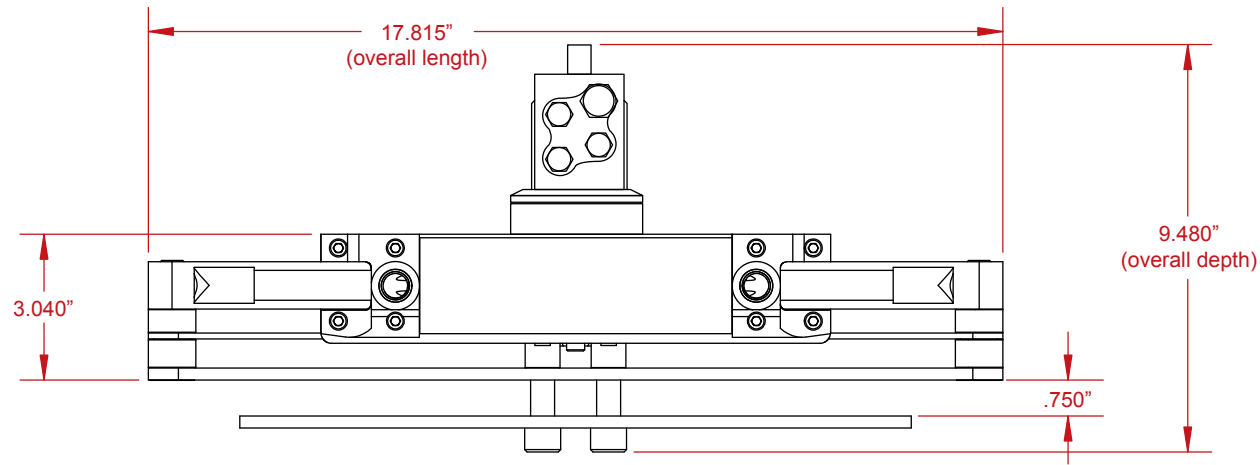

# 2.0" Power Rack Wide Spread (Part #135) - 1.5:1 Ratio

For Technical Assistance Call:  
(619) 561-7764  
www.howepowerperformance.com  
12476 Julian Ave.  
Lakeside, CA 92040