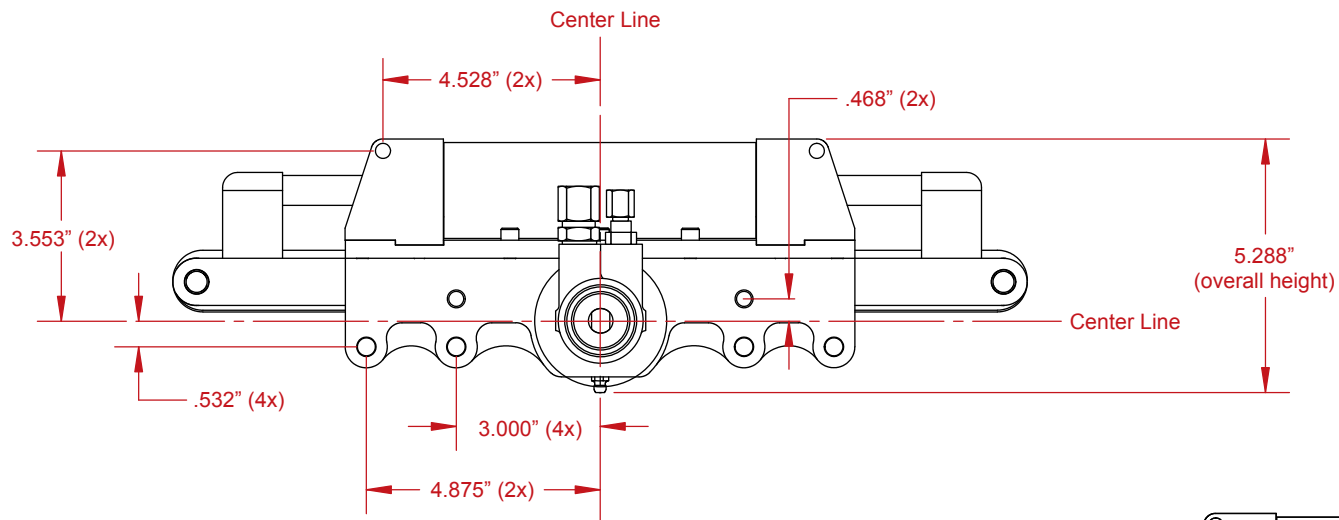

# 2.0" Power Rack Wide Spread (Part #135) - 1.5:1 Ratio

For Technical Assistance Call:  
(619) 561-7764  
www.howepowerperformance.com  
12476 Julian Ave.  
Lakeside, CA 92040