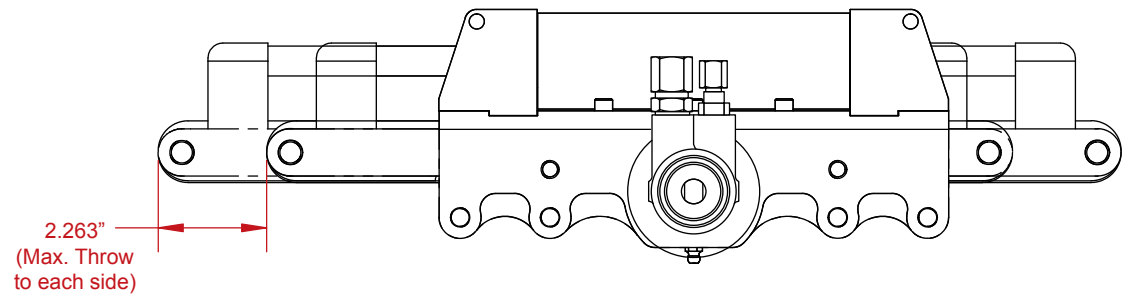

# 2.0" Power Rack Wide Spread (Part #135) - 1.5:1 Ratio

For Technical Assistance Call:  
(619) 561-7764  
www.howepowerperformance.com  
12476 Julian Ave.  
Lakeside, CA 92040