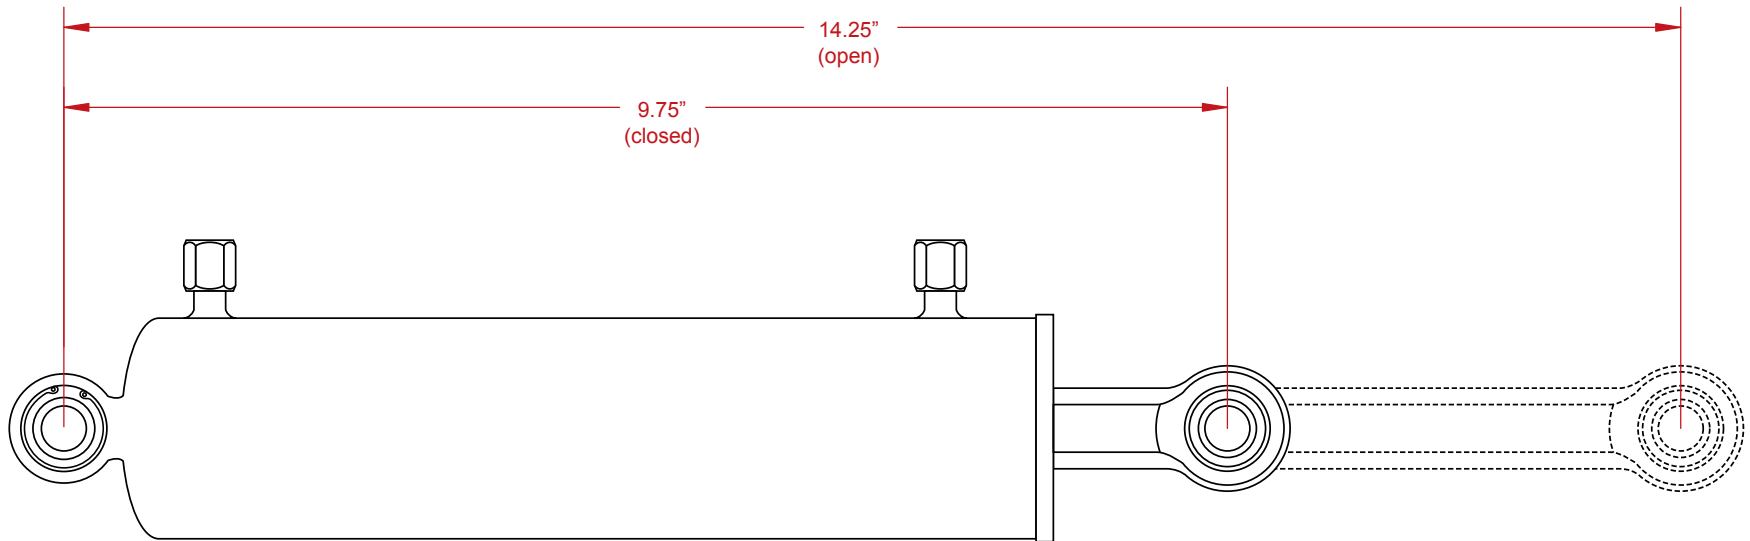

2" Dia. x 4.5" Travel - Single Ended Ram (part # 410)

For Technical Assistance Call:
(619) 561-7764
www.howepowerperformance.com
12476 Julian Ave.
Lakeside, CA 92040