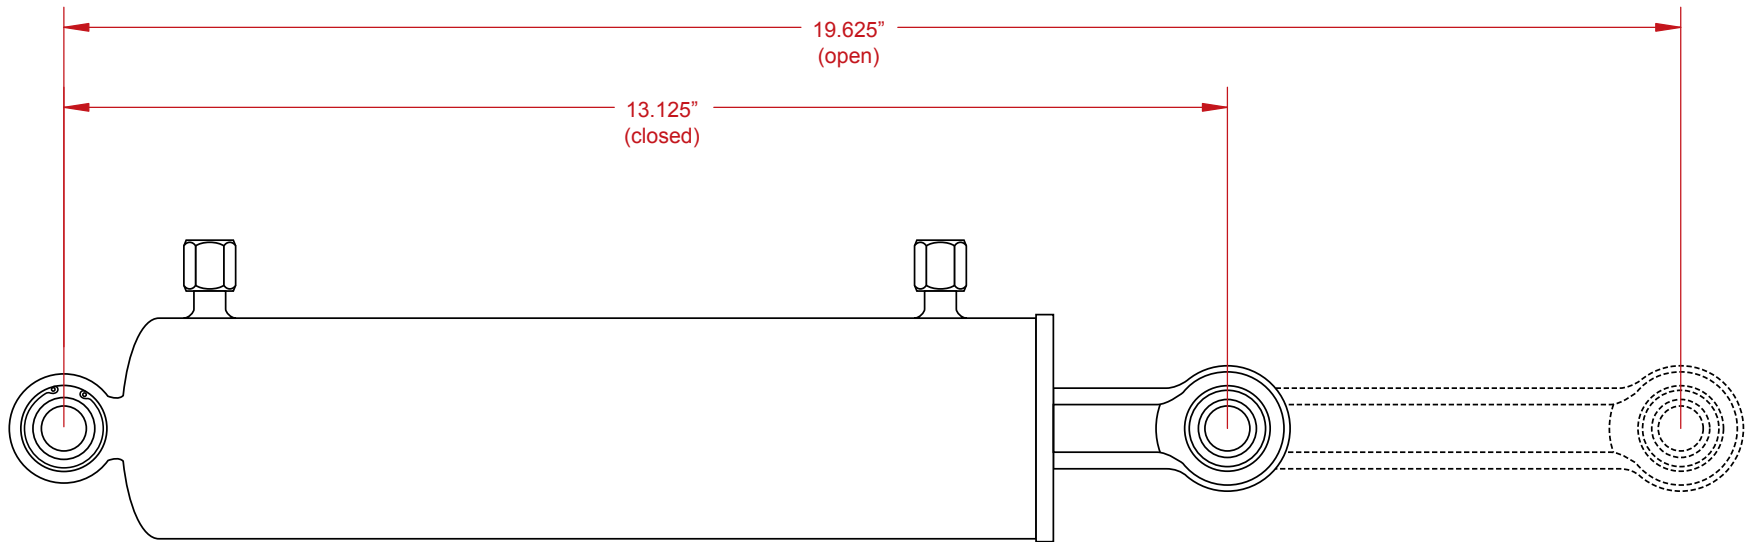

2" Dia. x 6.5" Travel - Single Ended Ram (part # 415)

---

For Technical Assistance Call:  
(619) 561-7764  
[www.howepowerperformance.com](http://www.howepowerperformance.com)  
12476 Julian Ave.  
Lakeside, CA 92040