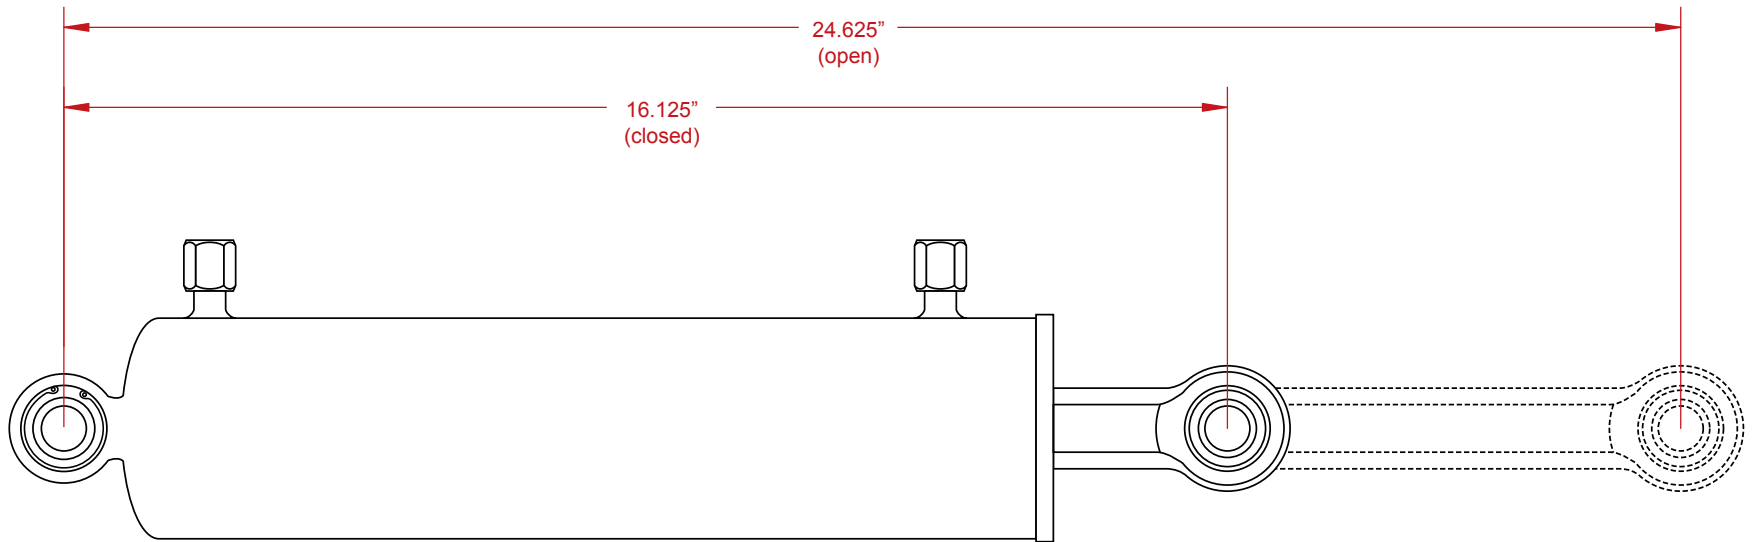

# 2" Dia. x 8" Travel - Single Ended Ram (part # 420)

---

For Technical Assistance Call:  
(619) 561-7764  
[www.howepowerperformance.com](http://www.howepowerperformance.com)  
12476 Julian Ave.  
Lakeside, CA 92040