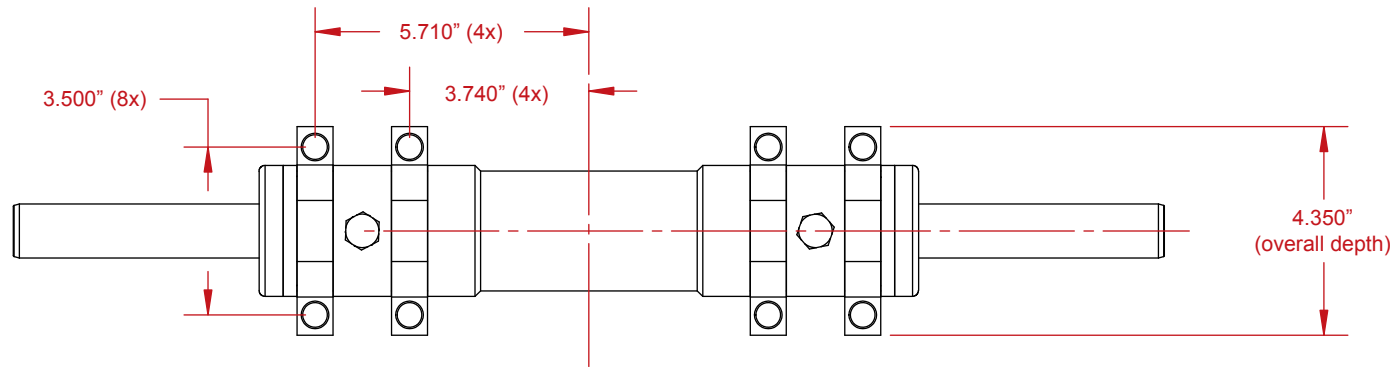

2.25" Dia. x 8" Travel - Double Ended Ram (Part #425)

For Technical Assistance Call:
(619) 561-7764
www.howepower.com
12476 Julian Ave.
Lakeside, CA 92040