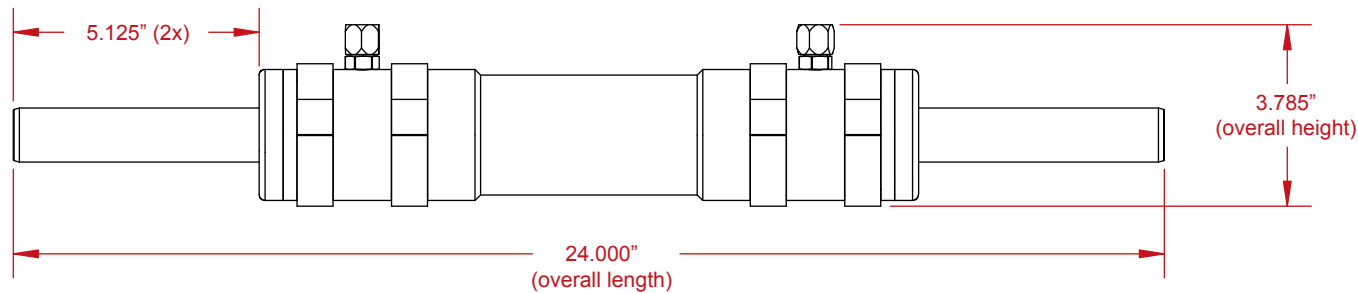

2.25" Dia. x 8" Travel - Double Ended Ram (Part #425)

For Technical Assistance Call:
(619) 561-7764
www.howepower.com
12476 Julian Ave.
Lakeside, CA 92040