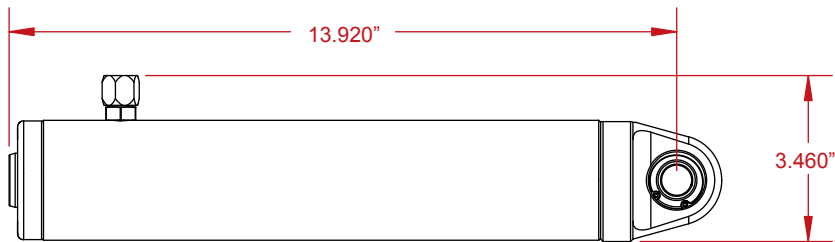

2.25" Dia. x 8" Travel - Single Ended Ram (Part #426)

For Technical Assistance Call:
(619) 561-7764
www.howepower.com
12476 Julian Ave.
Lakeside, CA 92040