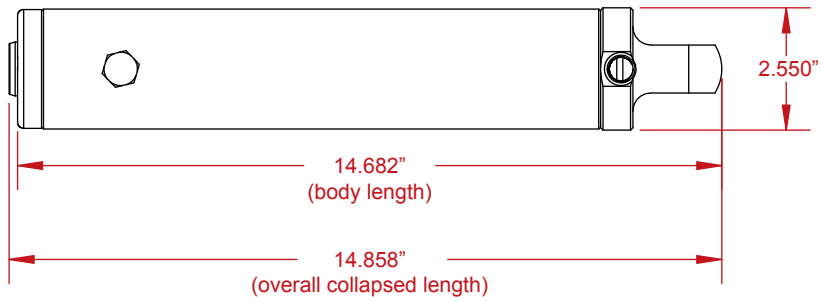

2.25" Dia. x 8" Travel - Single Ended Ram (Part #426)

For Technical Assistance Call:
(619) 561-7764
www.howepower.com
12476 Julian Ave.
Lakeside, CA 92040