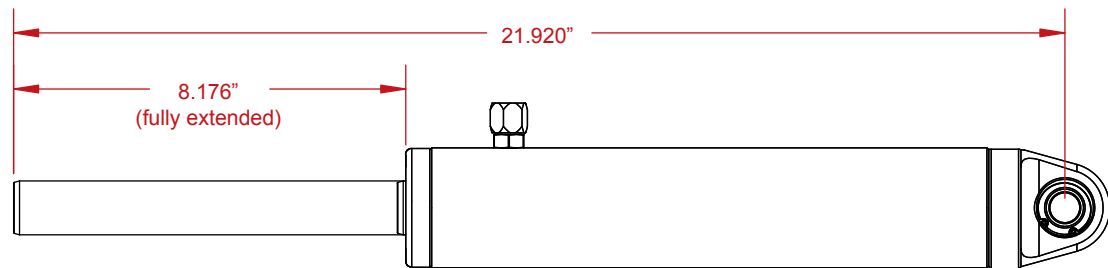

2.25" Dia. x 8" Travel - Single Ended Ram (Part #426)

For Technical Assistance Call:
(619) 561-7764
www.howepower.com
12476 Julian Ave.
Lakeside, CA 92040