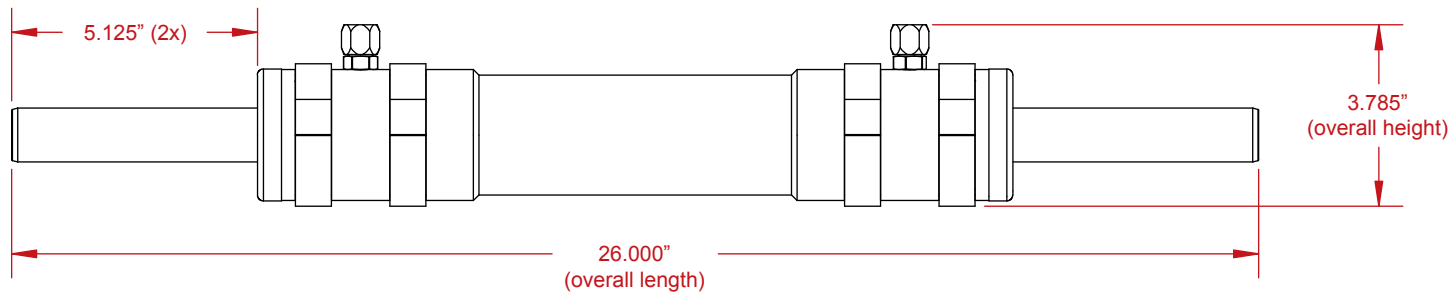

2.25" Dia. x 10" Travel - Double Ended Ram (Part #428)

For Technical Assistance Call:
(619) 561-7764
www.howepower.com
12476 Julian Ave.
Lakeside, CA 92040