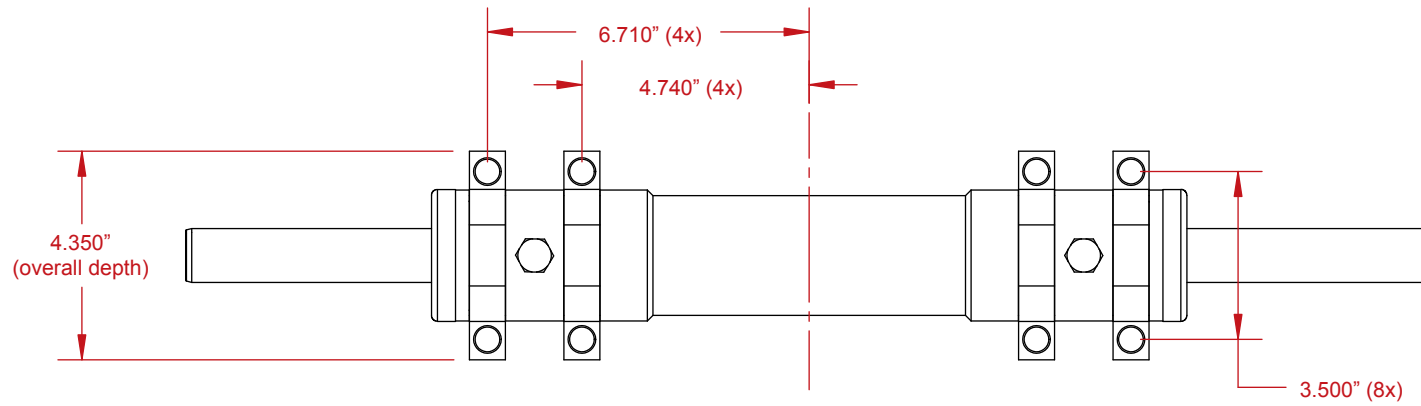

2.25" Dia. x 10" Travel - Double Ended Ram (Part #428)

For Technical Assistance Call:
(619) 561-7764
www.howepower.com
12476 Julian Ave.
Lakeside, CA 92040