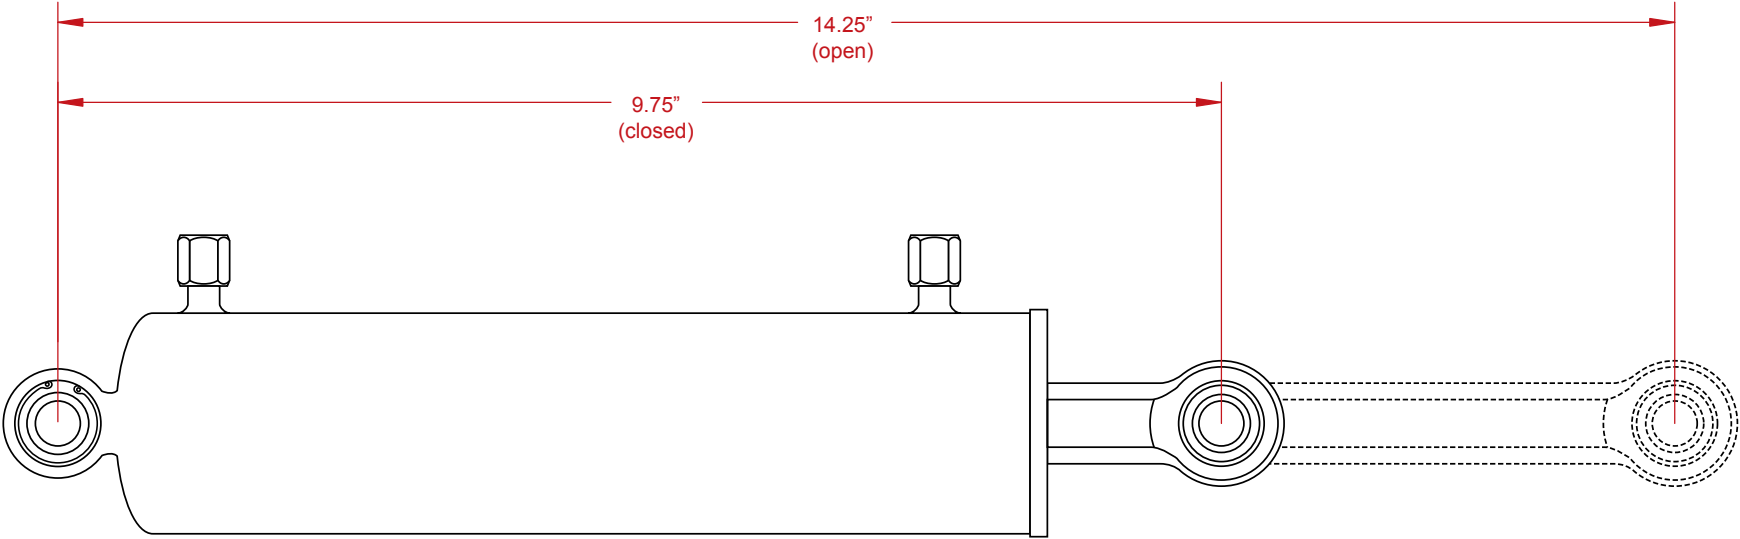

2.5" Dia. x 4.5" Travel - Single Ended Ram (part # 445)

For Technical Assistance Call:  
(619) 561-7764  
www.howepowerperformance.com  
12476 Julian Ave.  
Lakeside, CA 92040