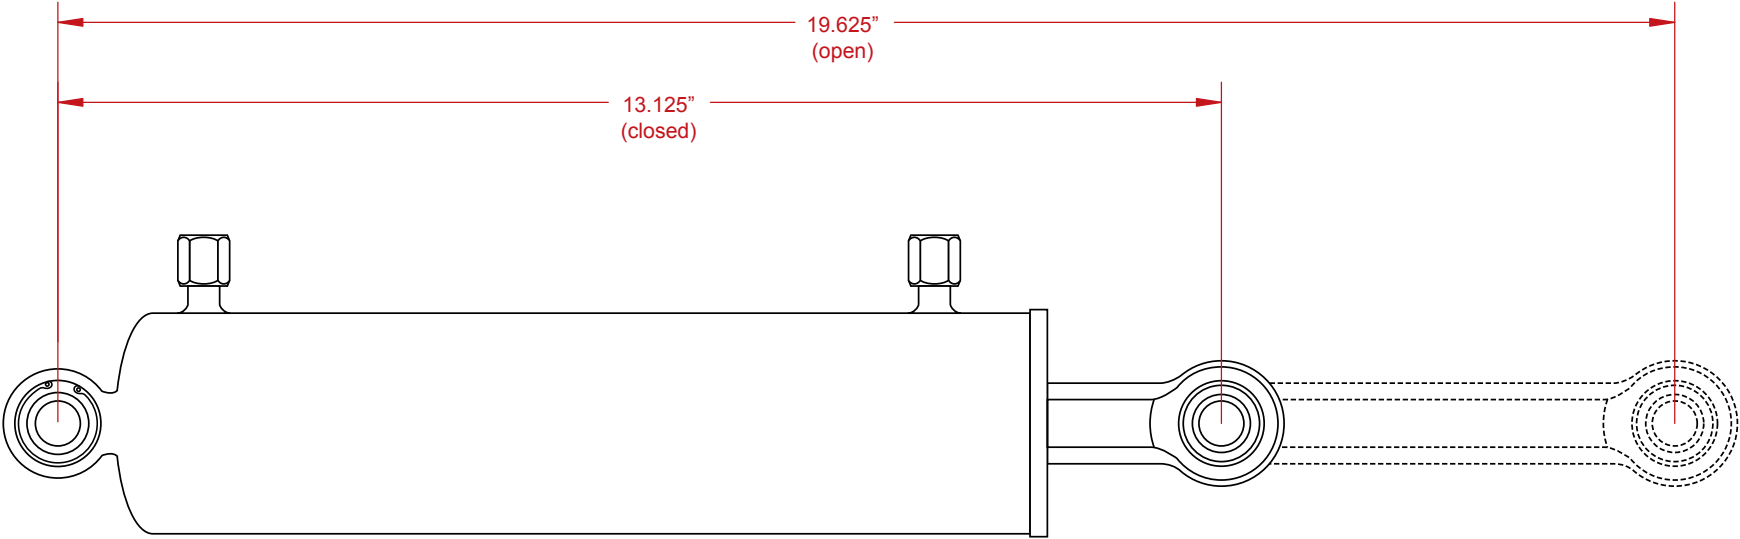

2.5" Dia. x 6.5" Travel - Single Ended Ram (part # 445)

For Technical Assistance Call:
(619) 561-7764
www.howepowerperformance.com
12476 Julian Ave.
Lakeside, CA 92040