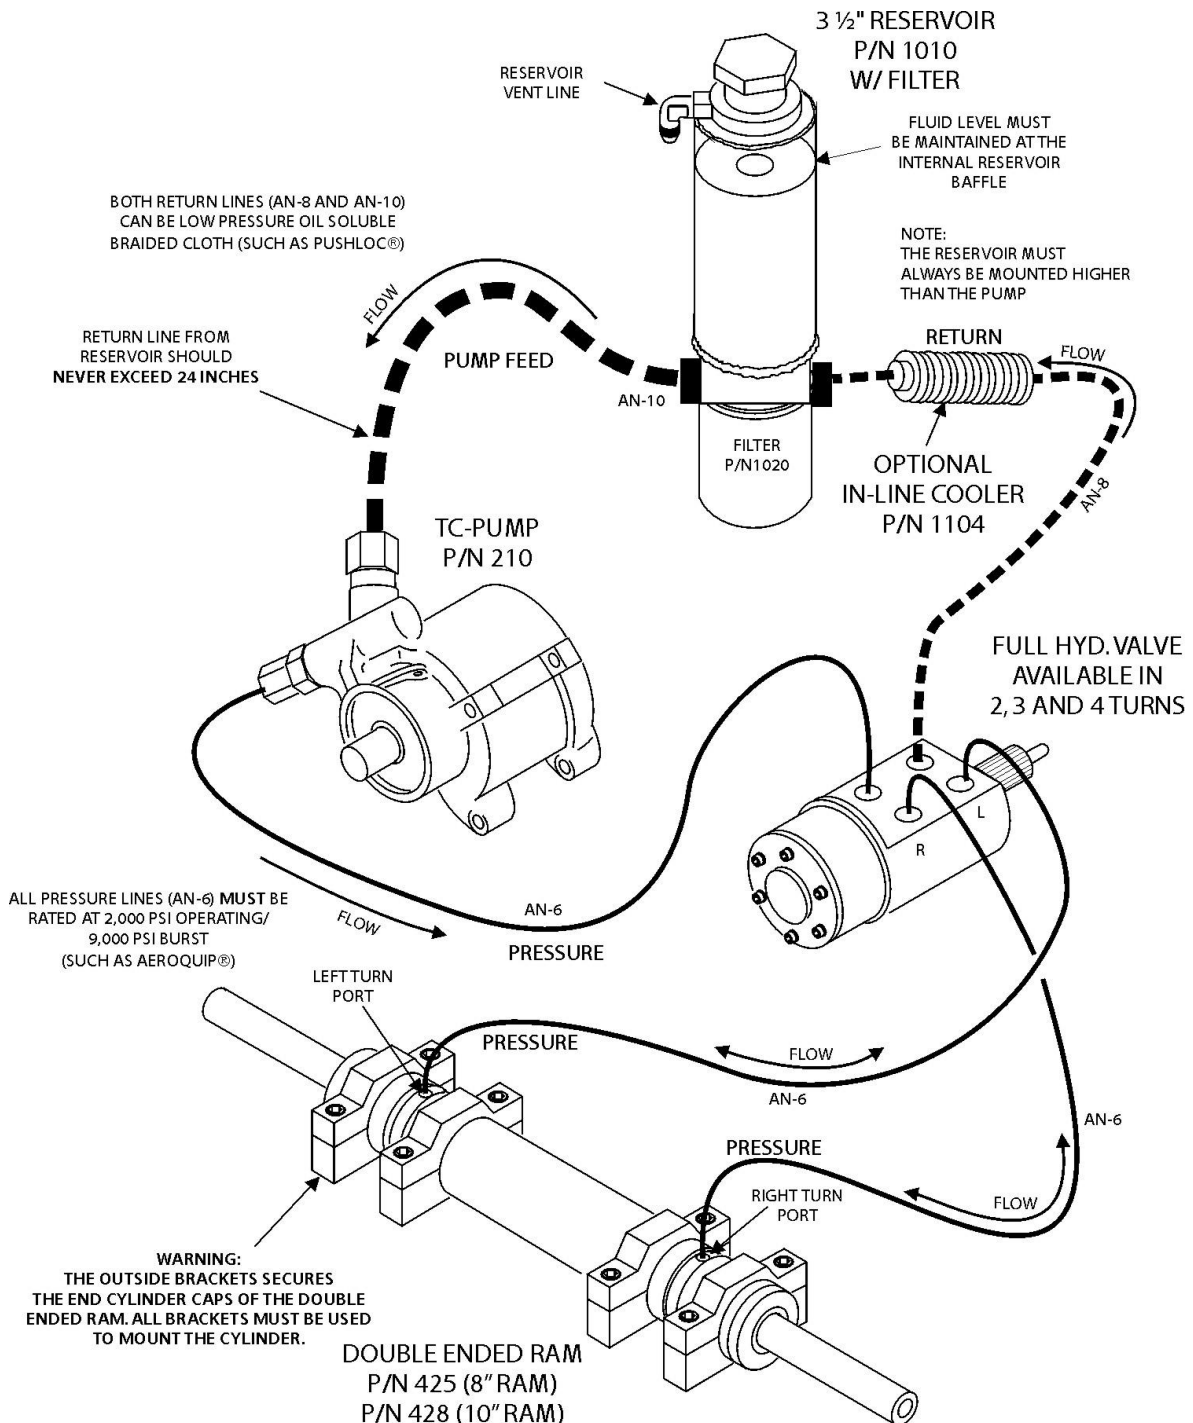

ROCK CRAWLER Full Hydraulic System

Hose installation diagram

POWER STEERING FLUID: Howe Power Steering Fluid PN 1105
(GM AC Delco PN: 89021182 may be substituted if needed)

CAUTION:
DO NOT USE ATF (AUTOMATIC TRANSMISSION FLUID)

NOTE: Hose lengths will vary with each installation, custom hoses must be fabricated.
Hose kits are available separately.

IF YOU HAVE ANY QUESTIONS ABOUT THE INSTALL CALL HOWE PERFORMANCE (619) 561-7764