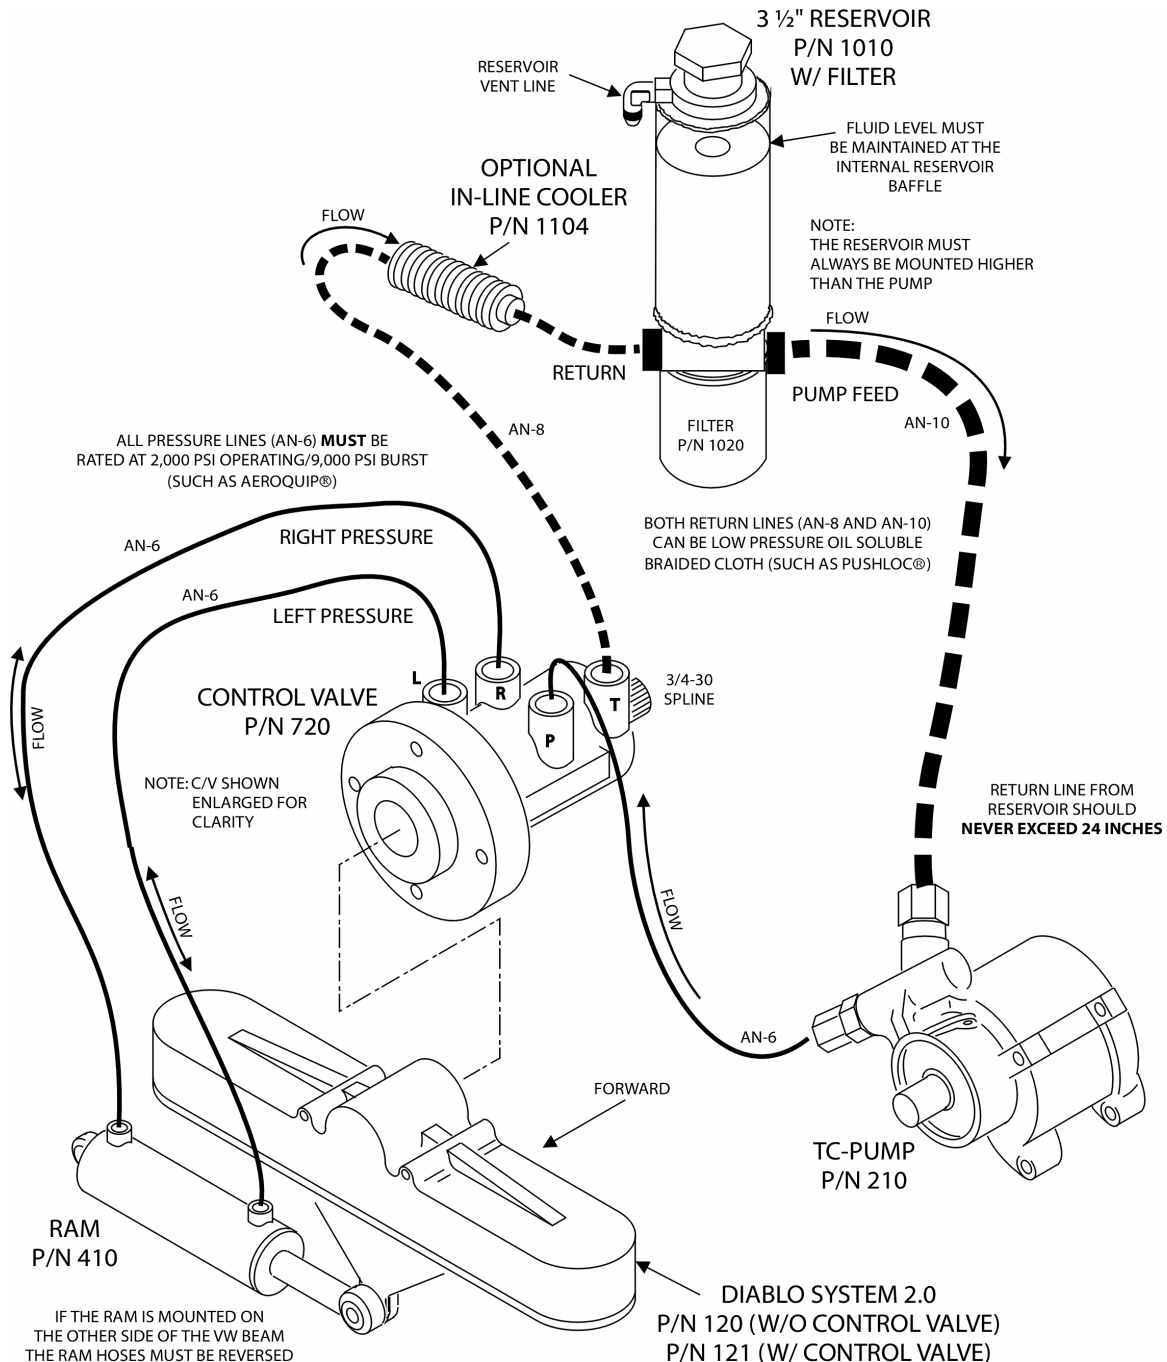

DIABLO SYSTEM 2.0

Hose installation diagram

POWER STEERING FLUID: Howe Power Steering Fluid PN 1105
(GM AC Delco PN: 89021182 may be substituted if needed)

CAUTION:
DO NOT USE ATF (AUTOMATIC TRANSMISSION FLUID)

Use only Sta-Lube Marine grease p/n SI3120 (tube), SI3121 (tub), any other will void warranty

NOTE: Hose lengths will vary with each installation, custom hoses must be fabricated.
Hose kits are available separately.