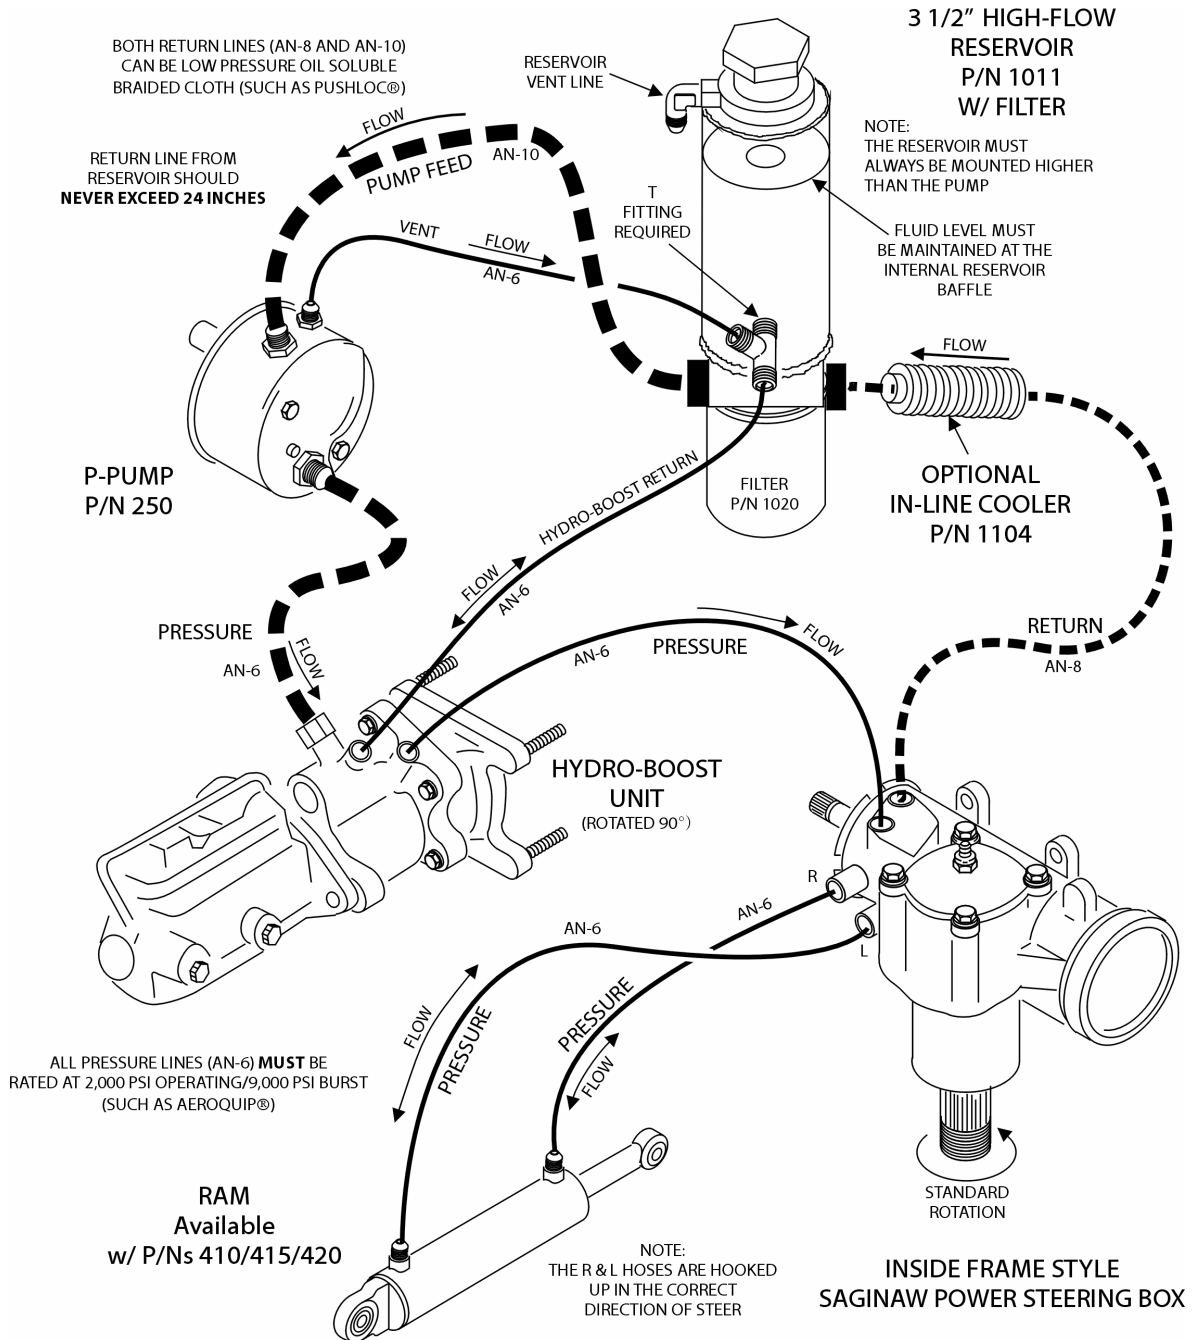

HYDRO-BOOST WITH RAM ASSIST (P-PUMP)

Hose installation diagram

POWER STEERING FLUID: Howe Power Steering Fluid PN 1105
(GM AC Delco PN: 89021182 may be substituted if needed)

CAUTION:
DO NOT USE ATF (AUTOMATIC TRANSMISSION FLUID)

NOTE: Hose lengths will vary with each installation, custom hoses must be fabricated.
Hose kits p/n 950 available separately.

IF YOU HAVE ANY QUESTIONS ABOUT THE INSTALL CALL HOWE PERFORMANCE (619) 561-7764