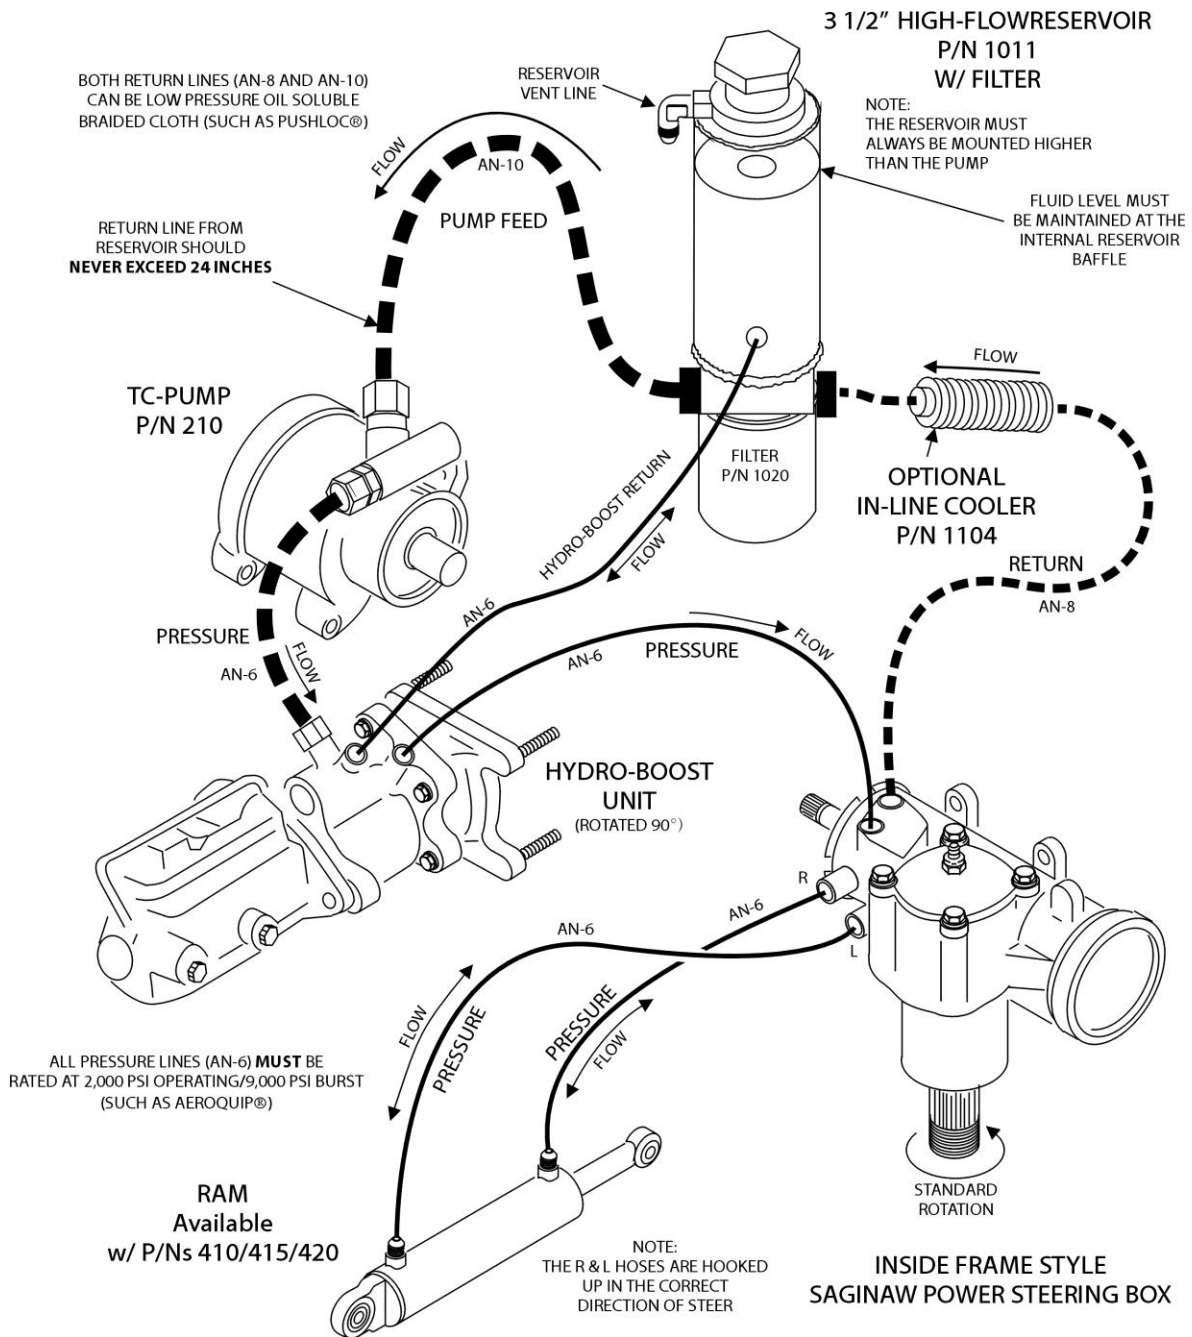

HYDRO-BOOST WITH RAM ASSIST (TC PUMP)

Hose installation diagram

POWER STEERING FLUID: Howe Power Steering Fluid PN 1105
(GM AC Delco PN: 89021182 may be substituted if needed)

CAUTION:
DO NOT USE ATF (AUTOMATIC TRANSMISSION FLUID)

NOTE: Hose lengths will vary with each installation, custom hoses must be fabricated.
Hose kits p/n 950 available separately.

IF YOU HAVE ANY QUESTIONS ABOUT THE INSTALL CALL HOWE PERFORMANCE (619) 561-7764