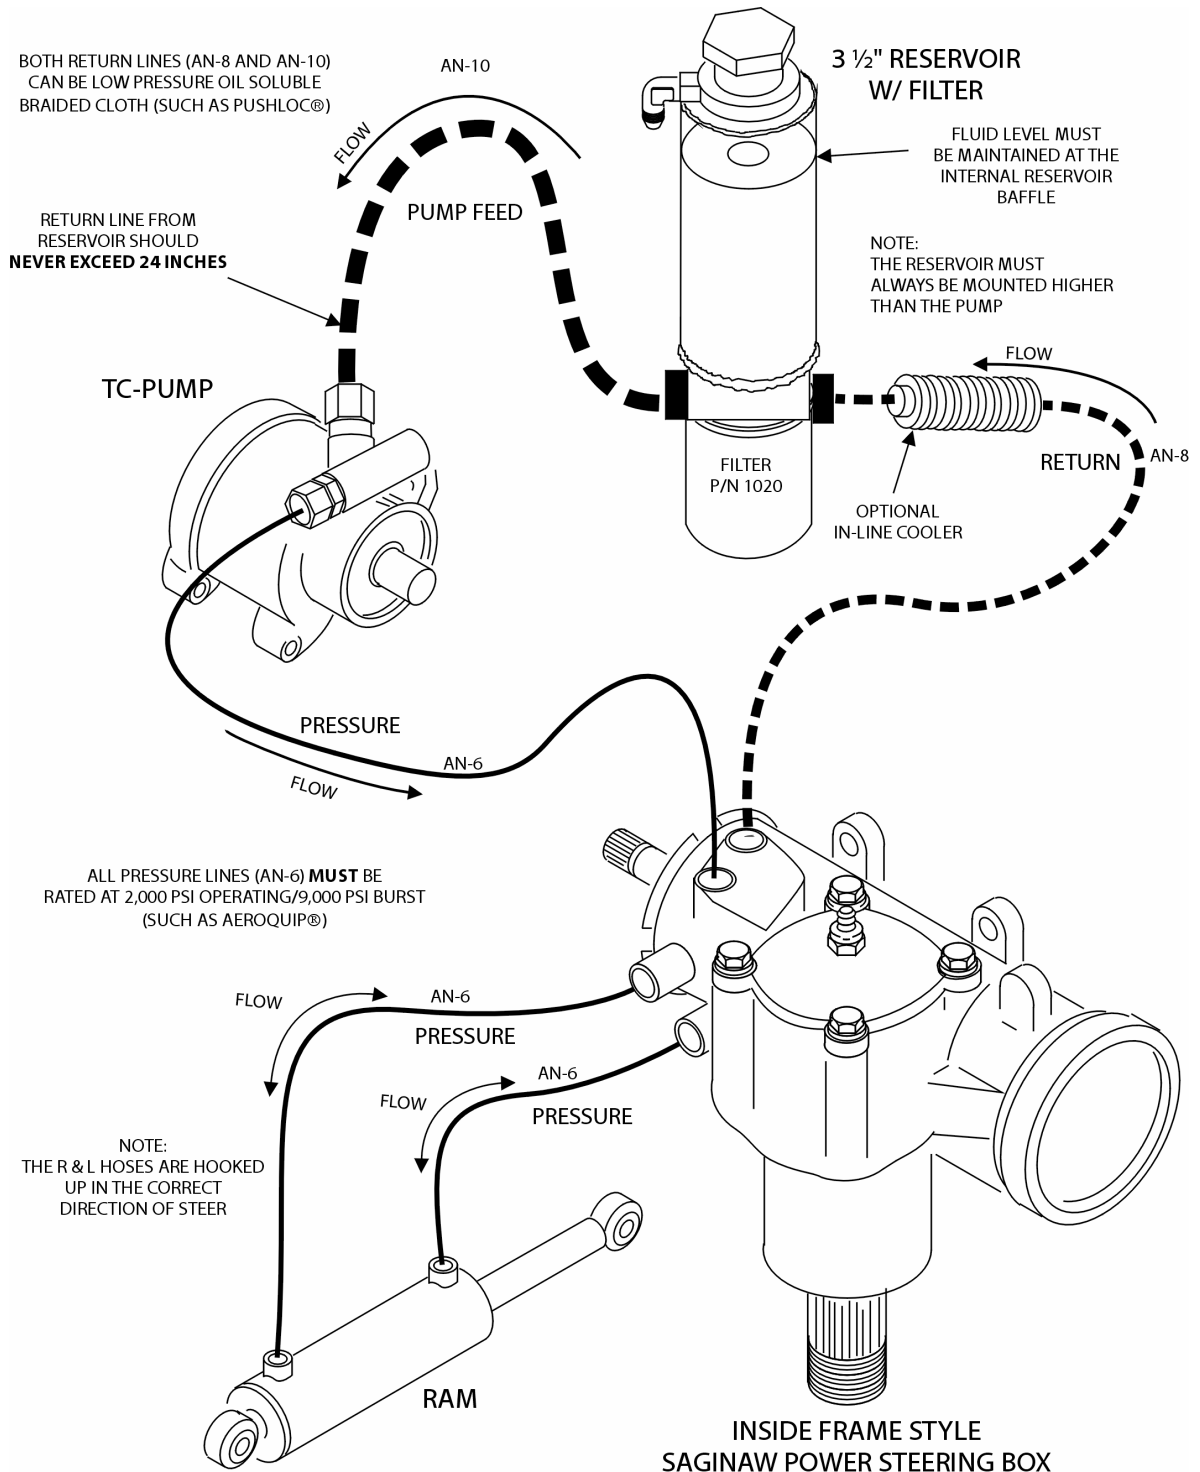

JEEP 4x4 POWER STEERING SYSTEM

Hose installation diagram

POWER STEERING FLUID: Howe Power Steering Fluid PN 1105
(GM AC Delco PN: 89021182 may be substituted if needed)

CAUTION:
DO NOT USE ATF (AUTOMATIC TRANSMISSION FLUID)

NOTE: Hose lengths will vary with each installation, custom hoses must be fabricated.
Hose Kit P/N 950 available separately.

IF YOU HAVE ANY QUESTIONS ABOUT THE INSTALL CALL HOWE PERFORMANCE (619) 561-7764