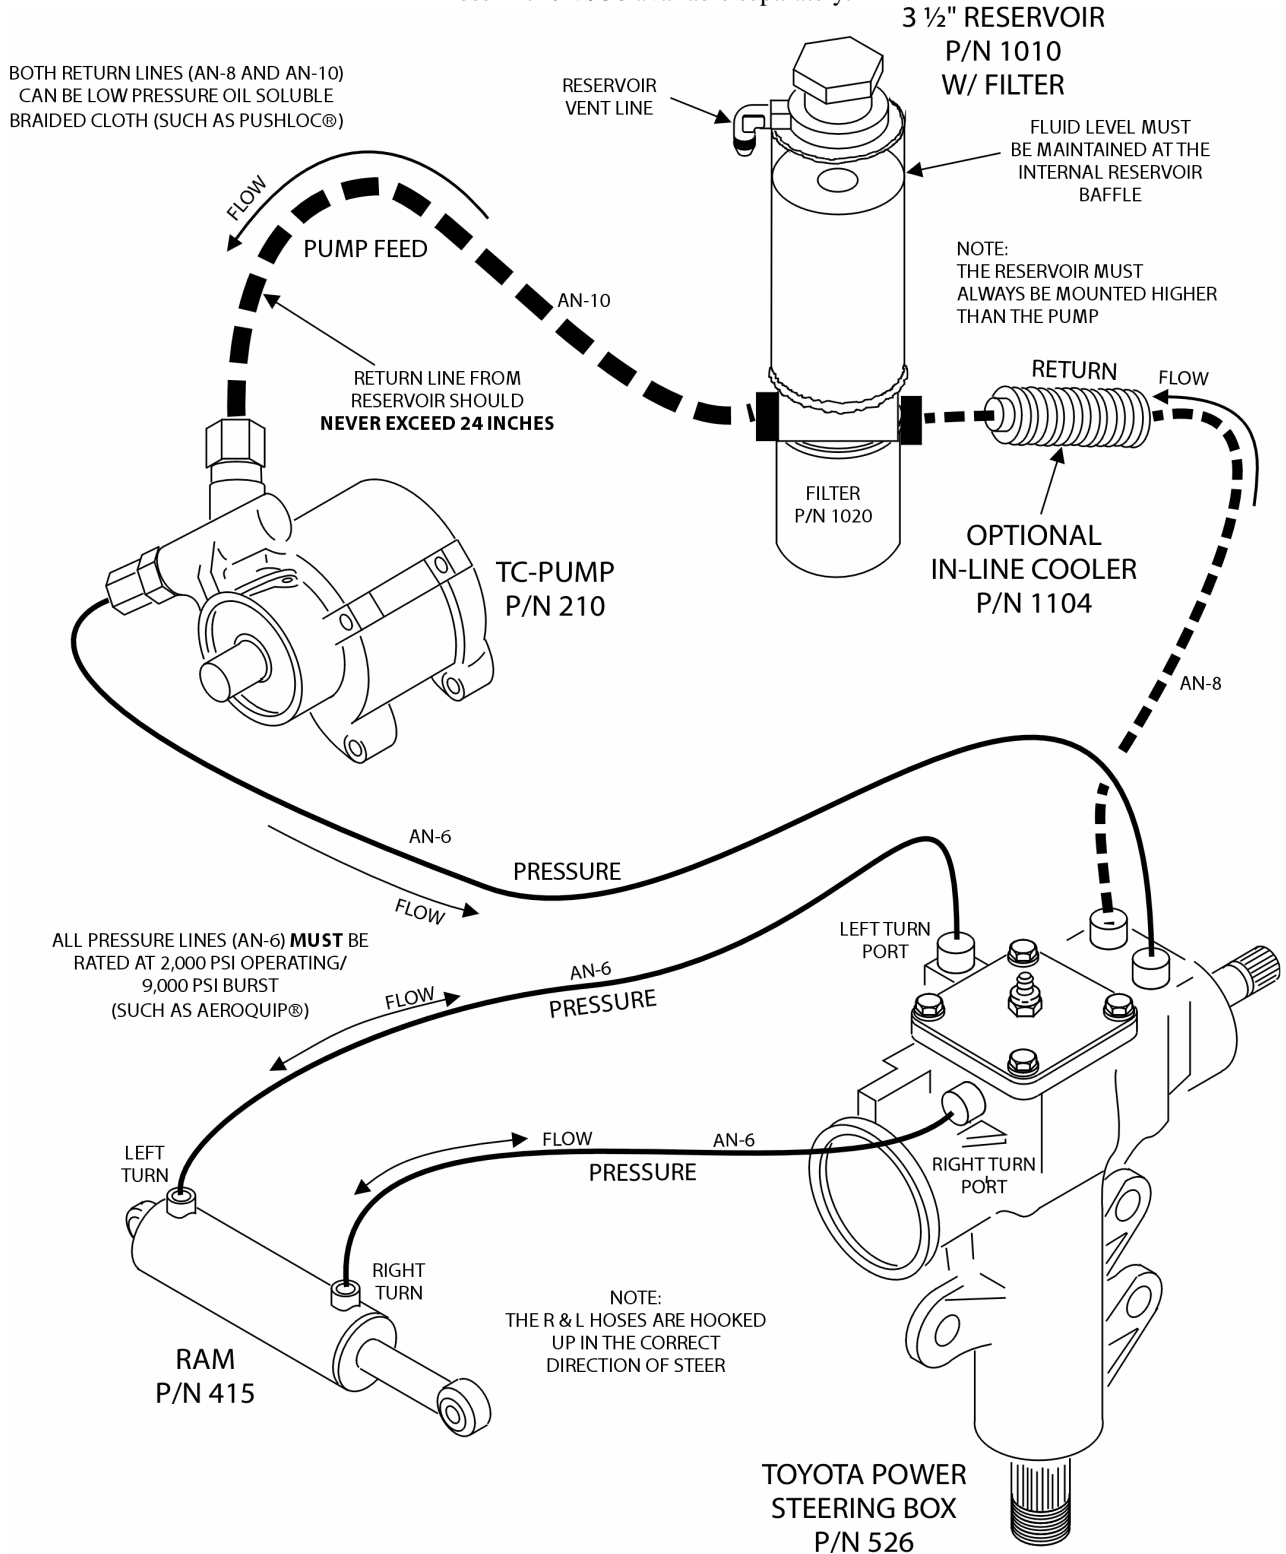

TOYOTA POWER STEERING & RAM

Hose installation diagram

POWER STEERING FLUID: Howe Power Steering Fluid PN 1105
(GM AC Delco PN: 89021182 may be substituted if needed)

CAUTION:
DO NOT USE ATF (AUTOMATIC TRANSMISSION FLUID)

NOTE: Hose lengths will vary with each installation, custom hoses must be fabricated.
Hose Kit P/N 950 available separately.

IF YOU HAVE ANY QUESTIONS ABOUT THE INSTALL CALL HOWE PERFORMANCE (619) 561-7764